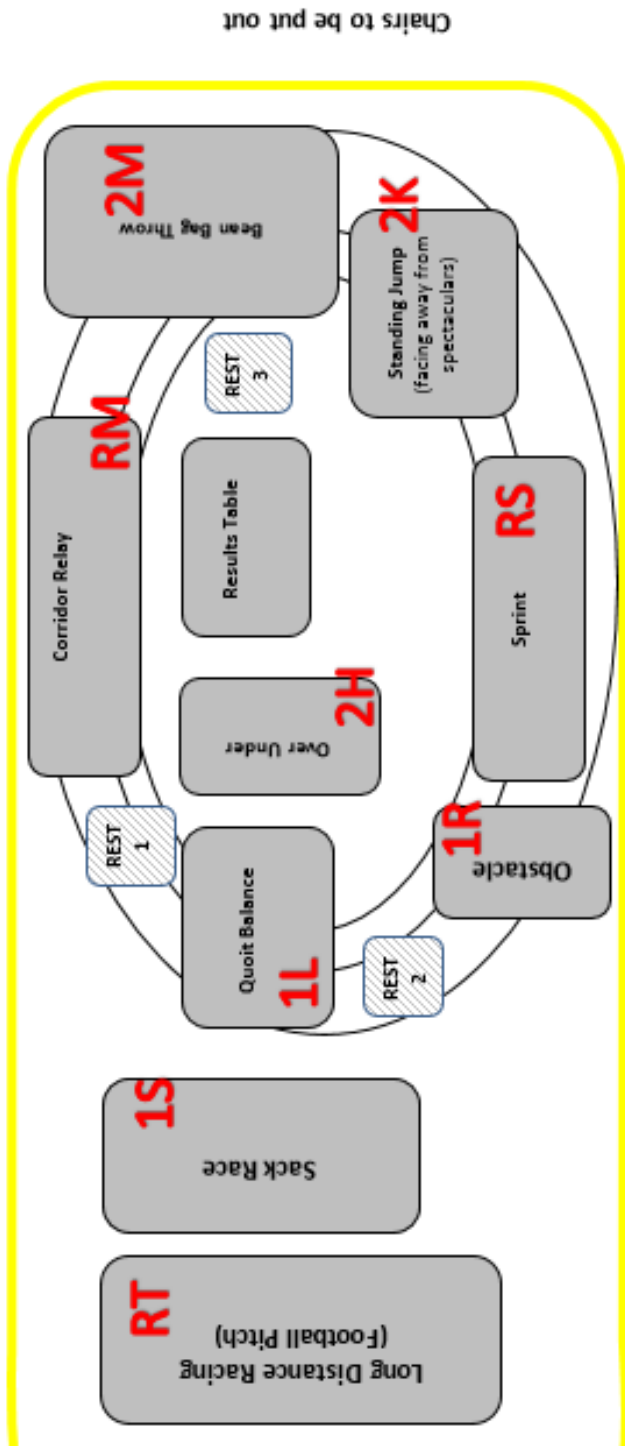

KS1 Sports Day Map 2019