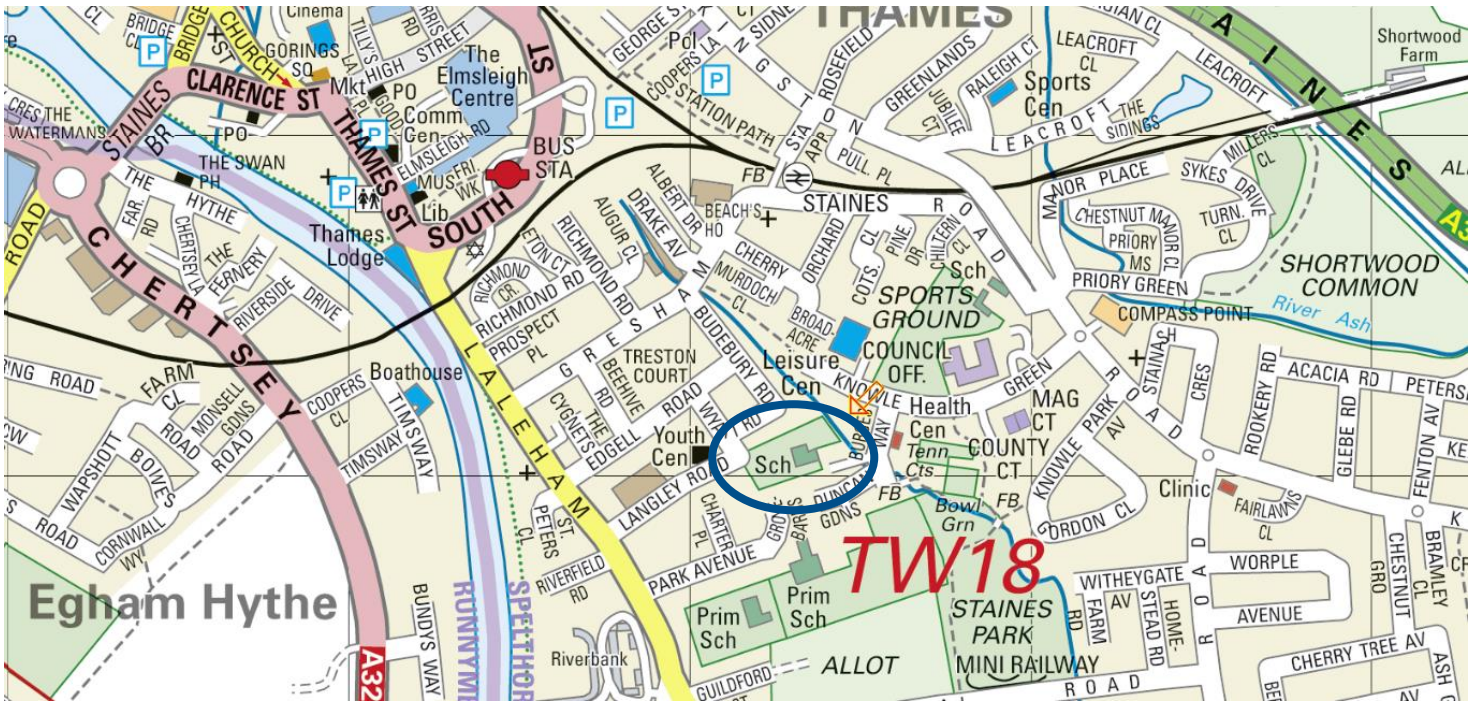

How to find us: Knowle Green base

If travelling to us by:

Bus

Several bus routes service the immediate area as follows:

Number	Route	Bus stop location
290	Staines to Twickenham	Kingston Road at junction with Knowle Park
117	Staines to Isleworth	Kingston Road at junction with Knowle Park
571/572	Staines to Sunbury	Kingston Road at junction with Knowle Park

In addition many routes terminate at Staines Bus Station which is a 15 minute walk from both bases.

Train

The nearest train station is Staines station situated between Kingston Road and Gresham Road. Oyster cards cannot be used at this station as it is outside of the London Zones. It is 0.6 miles from the Knowle Green base.

It is serviced by the London Waterloo-Reading and London Waterloo-Windsor & Eton Riverside lines. Trains from London Waterloo to Staines have a minimum travel time of 40 minutes.

The walk from the station to the school site will take less than ten minutes. When leaving the station turn right onto Gresham Road. After approximately 600 metres at the mini-roundabout turn left onto Budebury Road. Turn left onto Wyatt Road and continue straight on this road to the end where you will see a path/alley way. Walk along the path, to reach Knowle Green. Keep left on the path and Riverbridge will be on your left.

Car

We are 8 minutes from Junction 13 of the M25.

There is no designated visitor parking but there is parking at the nearby Leisure Centre and in the car park just past the Health Centre. Please note that between the hours of 8.20-8.50am and 2.45-3.30pm there is a high volume of traffic so please allow extra time to arrive and park if visiting us during these times.