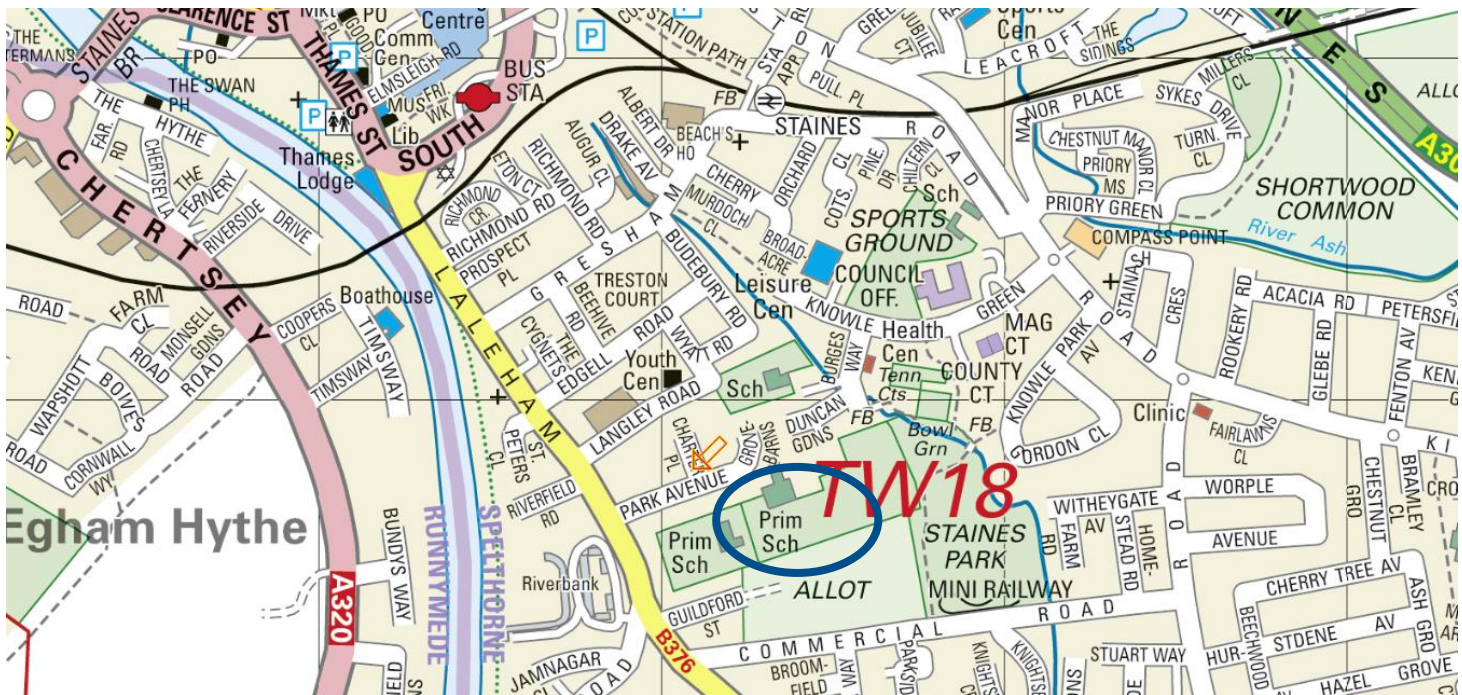

How to find us: Park Avenue base

If travelling to us by:

Bus

Several bus routes service the immediate area as follows:

Number	Route	Bus stop location
458	Staines to Kingston	Laleham Road near to Park Avenue junction
570	Grovebarnes: Staines to Ashford Hospital	Penton Avenue

In addition many routes terminate at Staines Bus Station which is a 15 minute walk from both bases.

Train

The nearest train station is Staines station situated between Kingston Road and Gresham Road. Oyster cards cannot be used at this station as it is outside of the London Zones. It is 0.8 miles from the Park Avenue base.

It is serviced by the London Waterloo-Reading and London Waterloo-Windsor & Eton Riverside lines. Trains from London Waterloo to Staines have a minimum travel time of 40 minutes.

The walk from the station to the school site will take less than ten minutes. When leaving the station turn right onto Gresham Road. After approximately 600 metres at the mini-roundabout turn left onto Budebury Road. Turn left onto Wyatt Road and continue straight on this road to the end where you will see a path/alley way. Walk along the path, to reach Knowle Green. Keep left on the path and Riverbridge will be on your left. To reach Park Avenue turn right when the path splits and Riverbridge will be across the car park to your left.

Car

We do have a staff car park at Park Avenue that visitors can use, but spaces are very limited and it may be necessary to park in adjacent residential roads. Please note that between the hours of 8.20-8.50am and 2.45-3.30pm there is a high volume of traffic so please allow extra time to arrive and park if visiting us during these times.