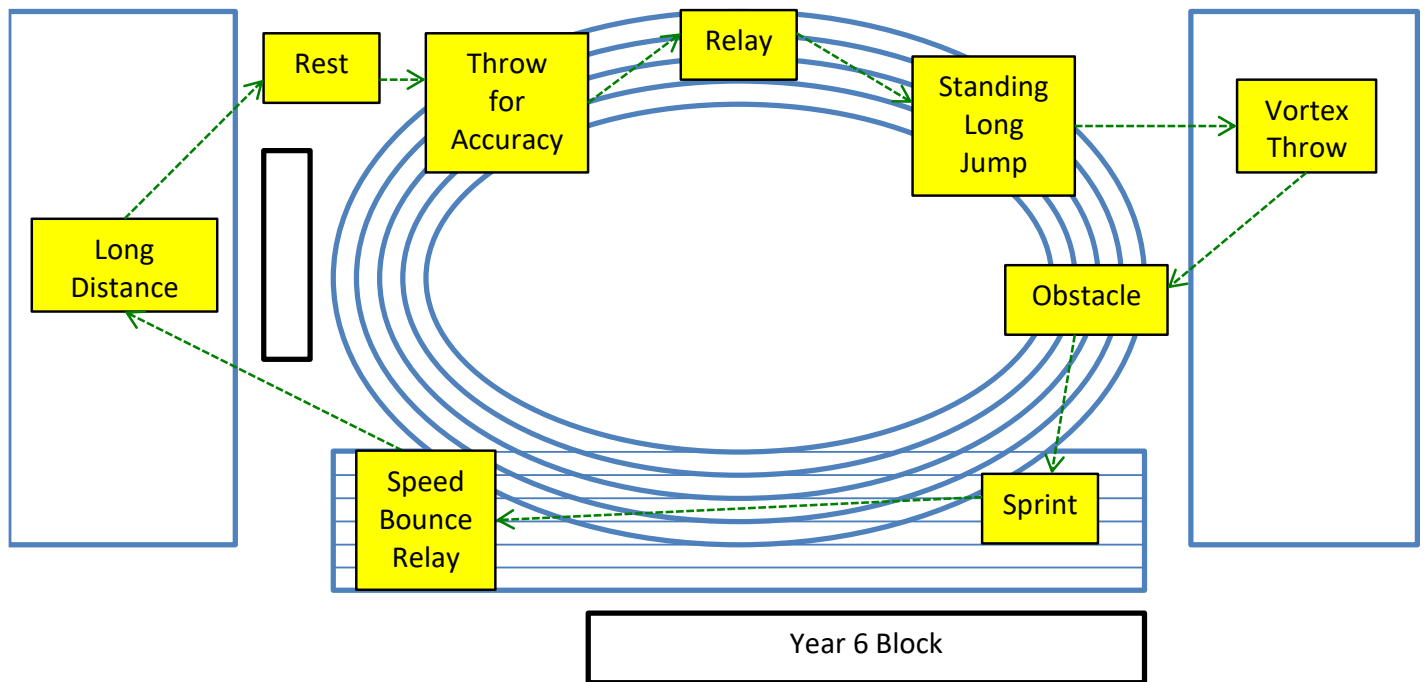

	4GP	4P	4T	5G	5W	5R	6S	6K	6I
START	Sprint	Obstacle	Throw for Distance	Standing Long Jump	Relay	Throw for Accuracy	Rest	Long Distance	Speed Bounce Relay
	Speed Bounce Relay	Sprint	Obstacle	Throw for Distance	Standing Long Jump	Relay	Throw for Accuracy	Rest	Long Distance
	Long Distance	Speed Bounce Relay	Sprint	Obstacle	Throw for Distance	Standing Long Jump	Relay	Throw for Accuracy	Rest
	Rest	Long Distance	Speed Bounce Relay	Sprint	Obstacle	Throw for Distance	Standing Long Jump	Relay	Throw for Accuracy
	Throw for Accuracy	Rest	Long Distance	Speed Bounce Relay	Sprint	Obstacle	Throw for Distance	Standing Long Jump	Relay
	Relay	Throw for Accuracy	Rest	Long Distance	Speed Bounce Relay	Sprint	Obstacle	Throw for Distance	Standing Long Jump
	Standing Long Jump	Relay	Throw for Accuracy	Rest	Long Distance	Speed Bounce Relay	Sprint	Obstacle	Throw for Distance
	Throw for Distance	Standing Long Jump	Relay	Throw for Accuracy	Rest	Long Distance	Speed Bounce Relay	Sprint	Obstacle
FINISH	Obstacle	Throw for Distance	Standing Long Jump	Relay	Throw for Accuracy	Rest	Long Distance	Speed Bounce Relay	Sprint