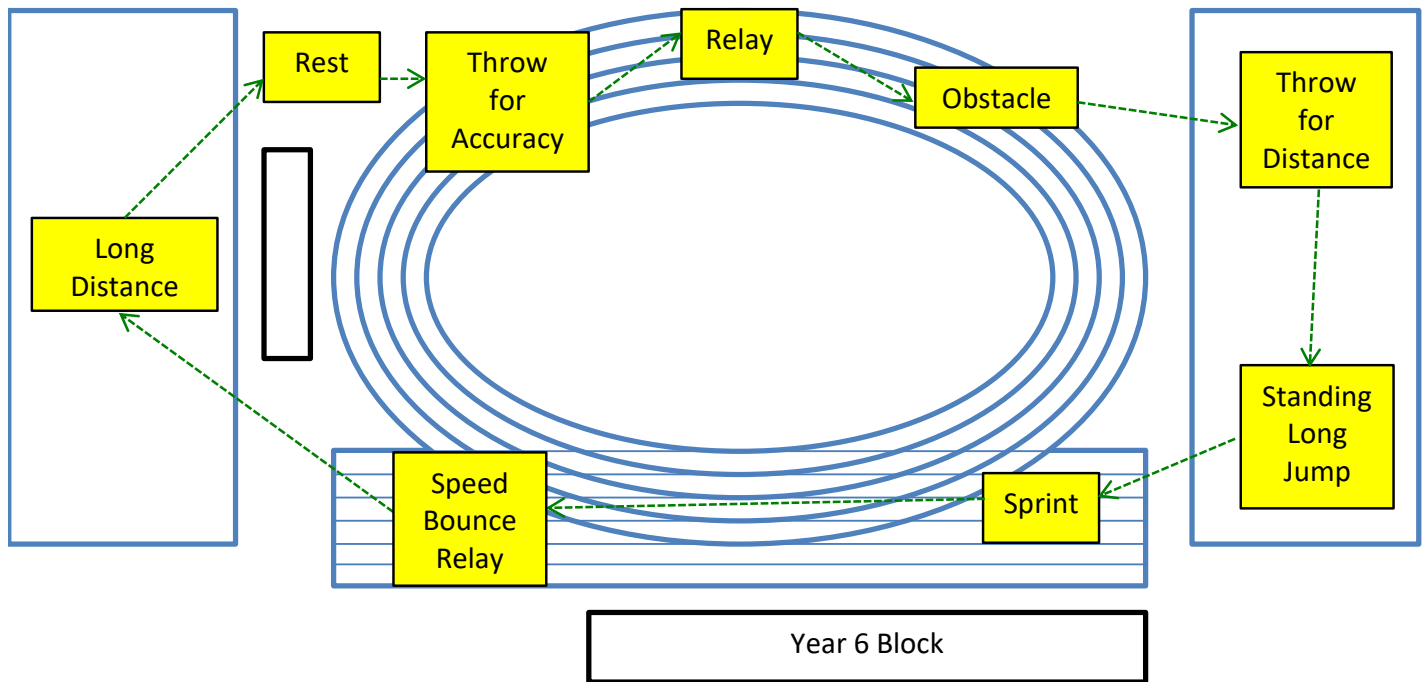

Miss I Parker
Year Three Teacher, Sport and PE Lead

	1H	1L	1R	2S	2C	2G	3BH	3P	3H
START	Sprint	Standing Long Jump	Throw for Distance	Obstacle	Relay	Throw for Accuracy	Rest	Long Distance	Speed Bounce Relay
	Speed Bounce Relay	Sprint	Standing Long Jump	Throw for Distance	Obstacle	Relay	Throw for Accuracy	Rest	Long Distance
	Long Distance	Speed Bounce Relay	Sprint	Standing Long Jump	Throw for Distance	Obstacle	Relay	Throw for Accuracy	Rest
	Rest	Long Distance	Speed Bounce Relay	Sprint	Standing Long Jump	Throw for Distance	Obstacle	Relay	Throw for Accuracy
	Throw for Accuracy	Rest	Long Distance	Speed Bounce Relay	Sprint	Standing Long Jump	Throw for Distance	Obstacle	Relay
	Relay	Throw for Accuracy	Rest	Long Distance	Speed Bounce Relay	Sprint	Standing Long Jump	Throw for Distance	Obstacle
	Obstacle	Relay	Throw for Accuracy	Rest	Long Distance	Speed Bounce Relay	Sprint	Standing Long Jump	Throw for Distance
	Throw for Distance	Obstacle	Relay	Throw for Accuracy	Rest	Long Distance	Speed Bounce Relay	Sprint	Standing Long Jump
FINISH	Standing Long Jump	Throw for Distance	Obstacle	Relay	Throw for Accuracy	Rest	Long Distance	Speed Bounce Relay	Sprint